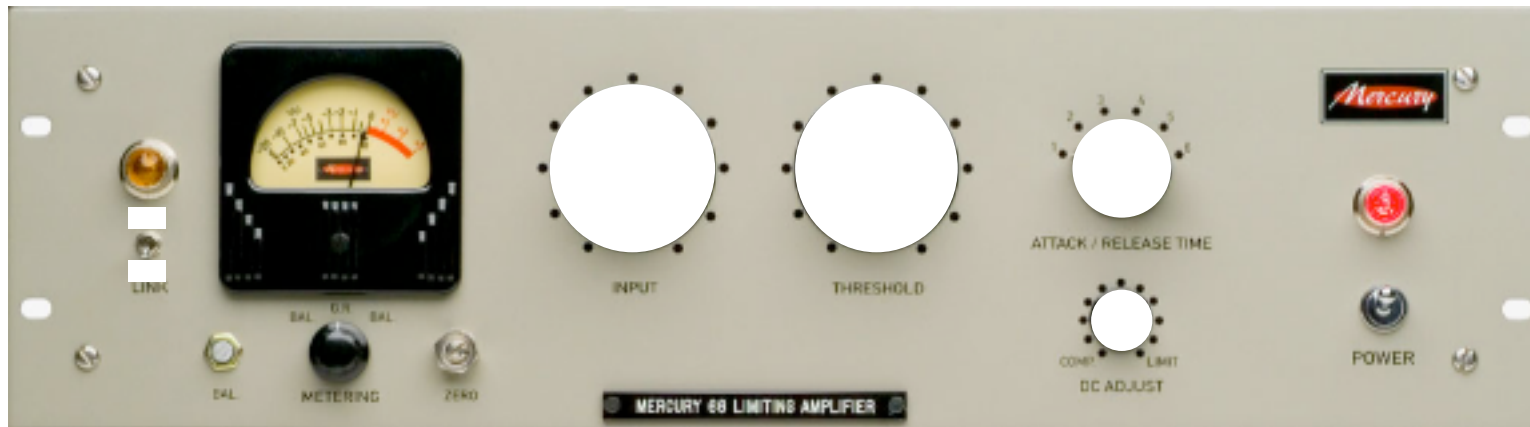

#1

#2

Recall Sheet:

Notes:

Date:		
Project:		
#1 Track:		
#2 Track:		
Producer:		
Engineer:		

Mercury Recording Equipment Co.

Mercury 66

Limiting Amplifier