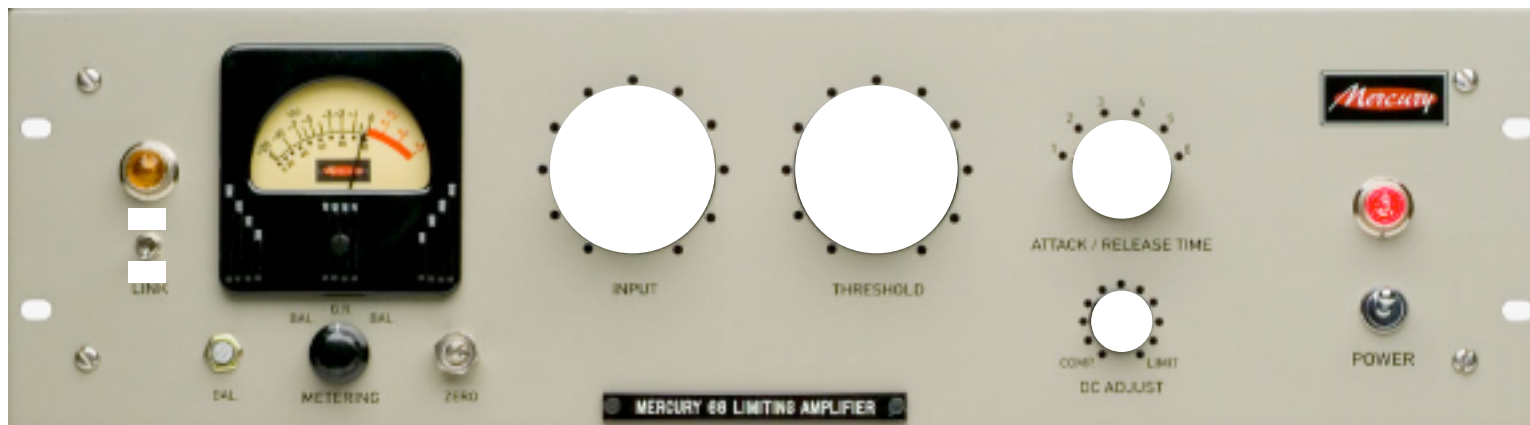

#1

#2

Recall Sheet:

Notes:

Date:		
Project:		
#1 Track:		
#2 Track:		
Producer:		
Engineer:		

Mercury Recording Equipment Co.

Mercury 66

Limiting Amplifier